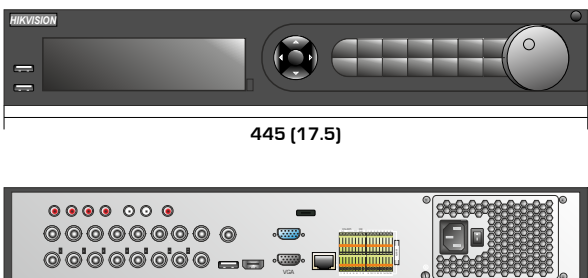

Dimensions

Unit: mm (inch)